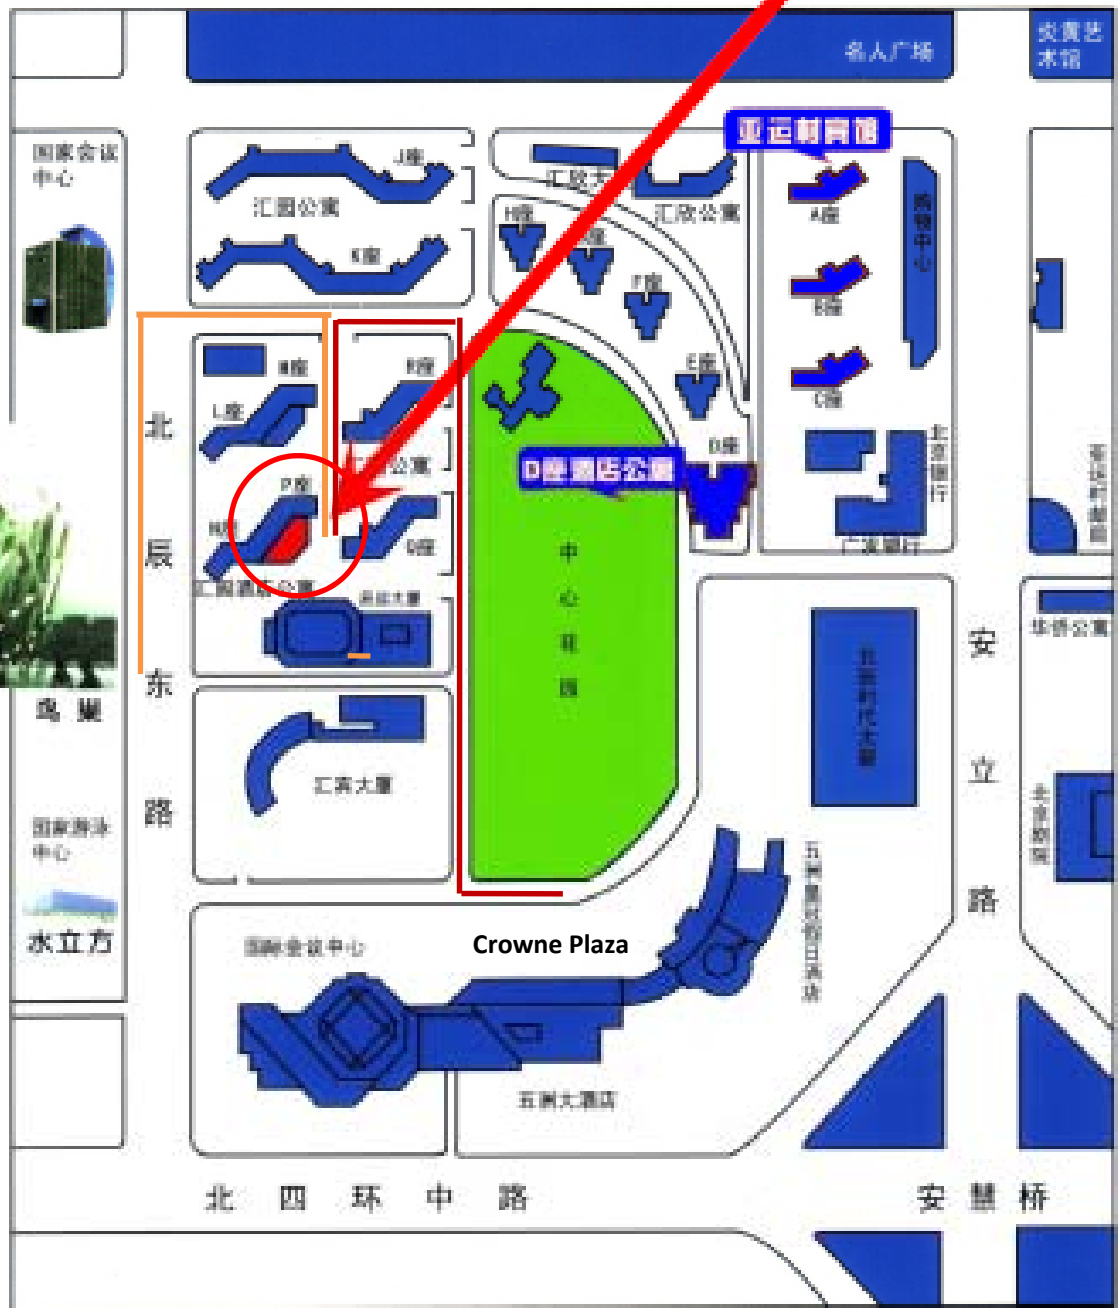

Anfahrtsskizze German Paralympic Club

Bird's nest

地址：中国北京安定门外北辰东路8号

Address: NO.8 North Star East Road, Andingmen Wai Beijing China